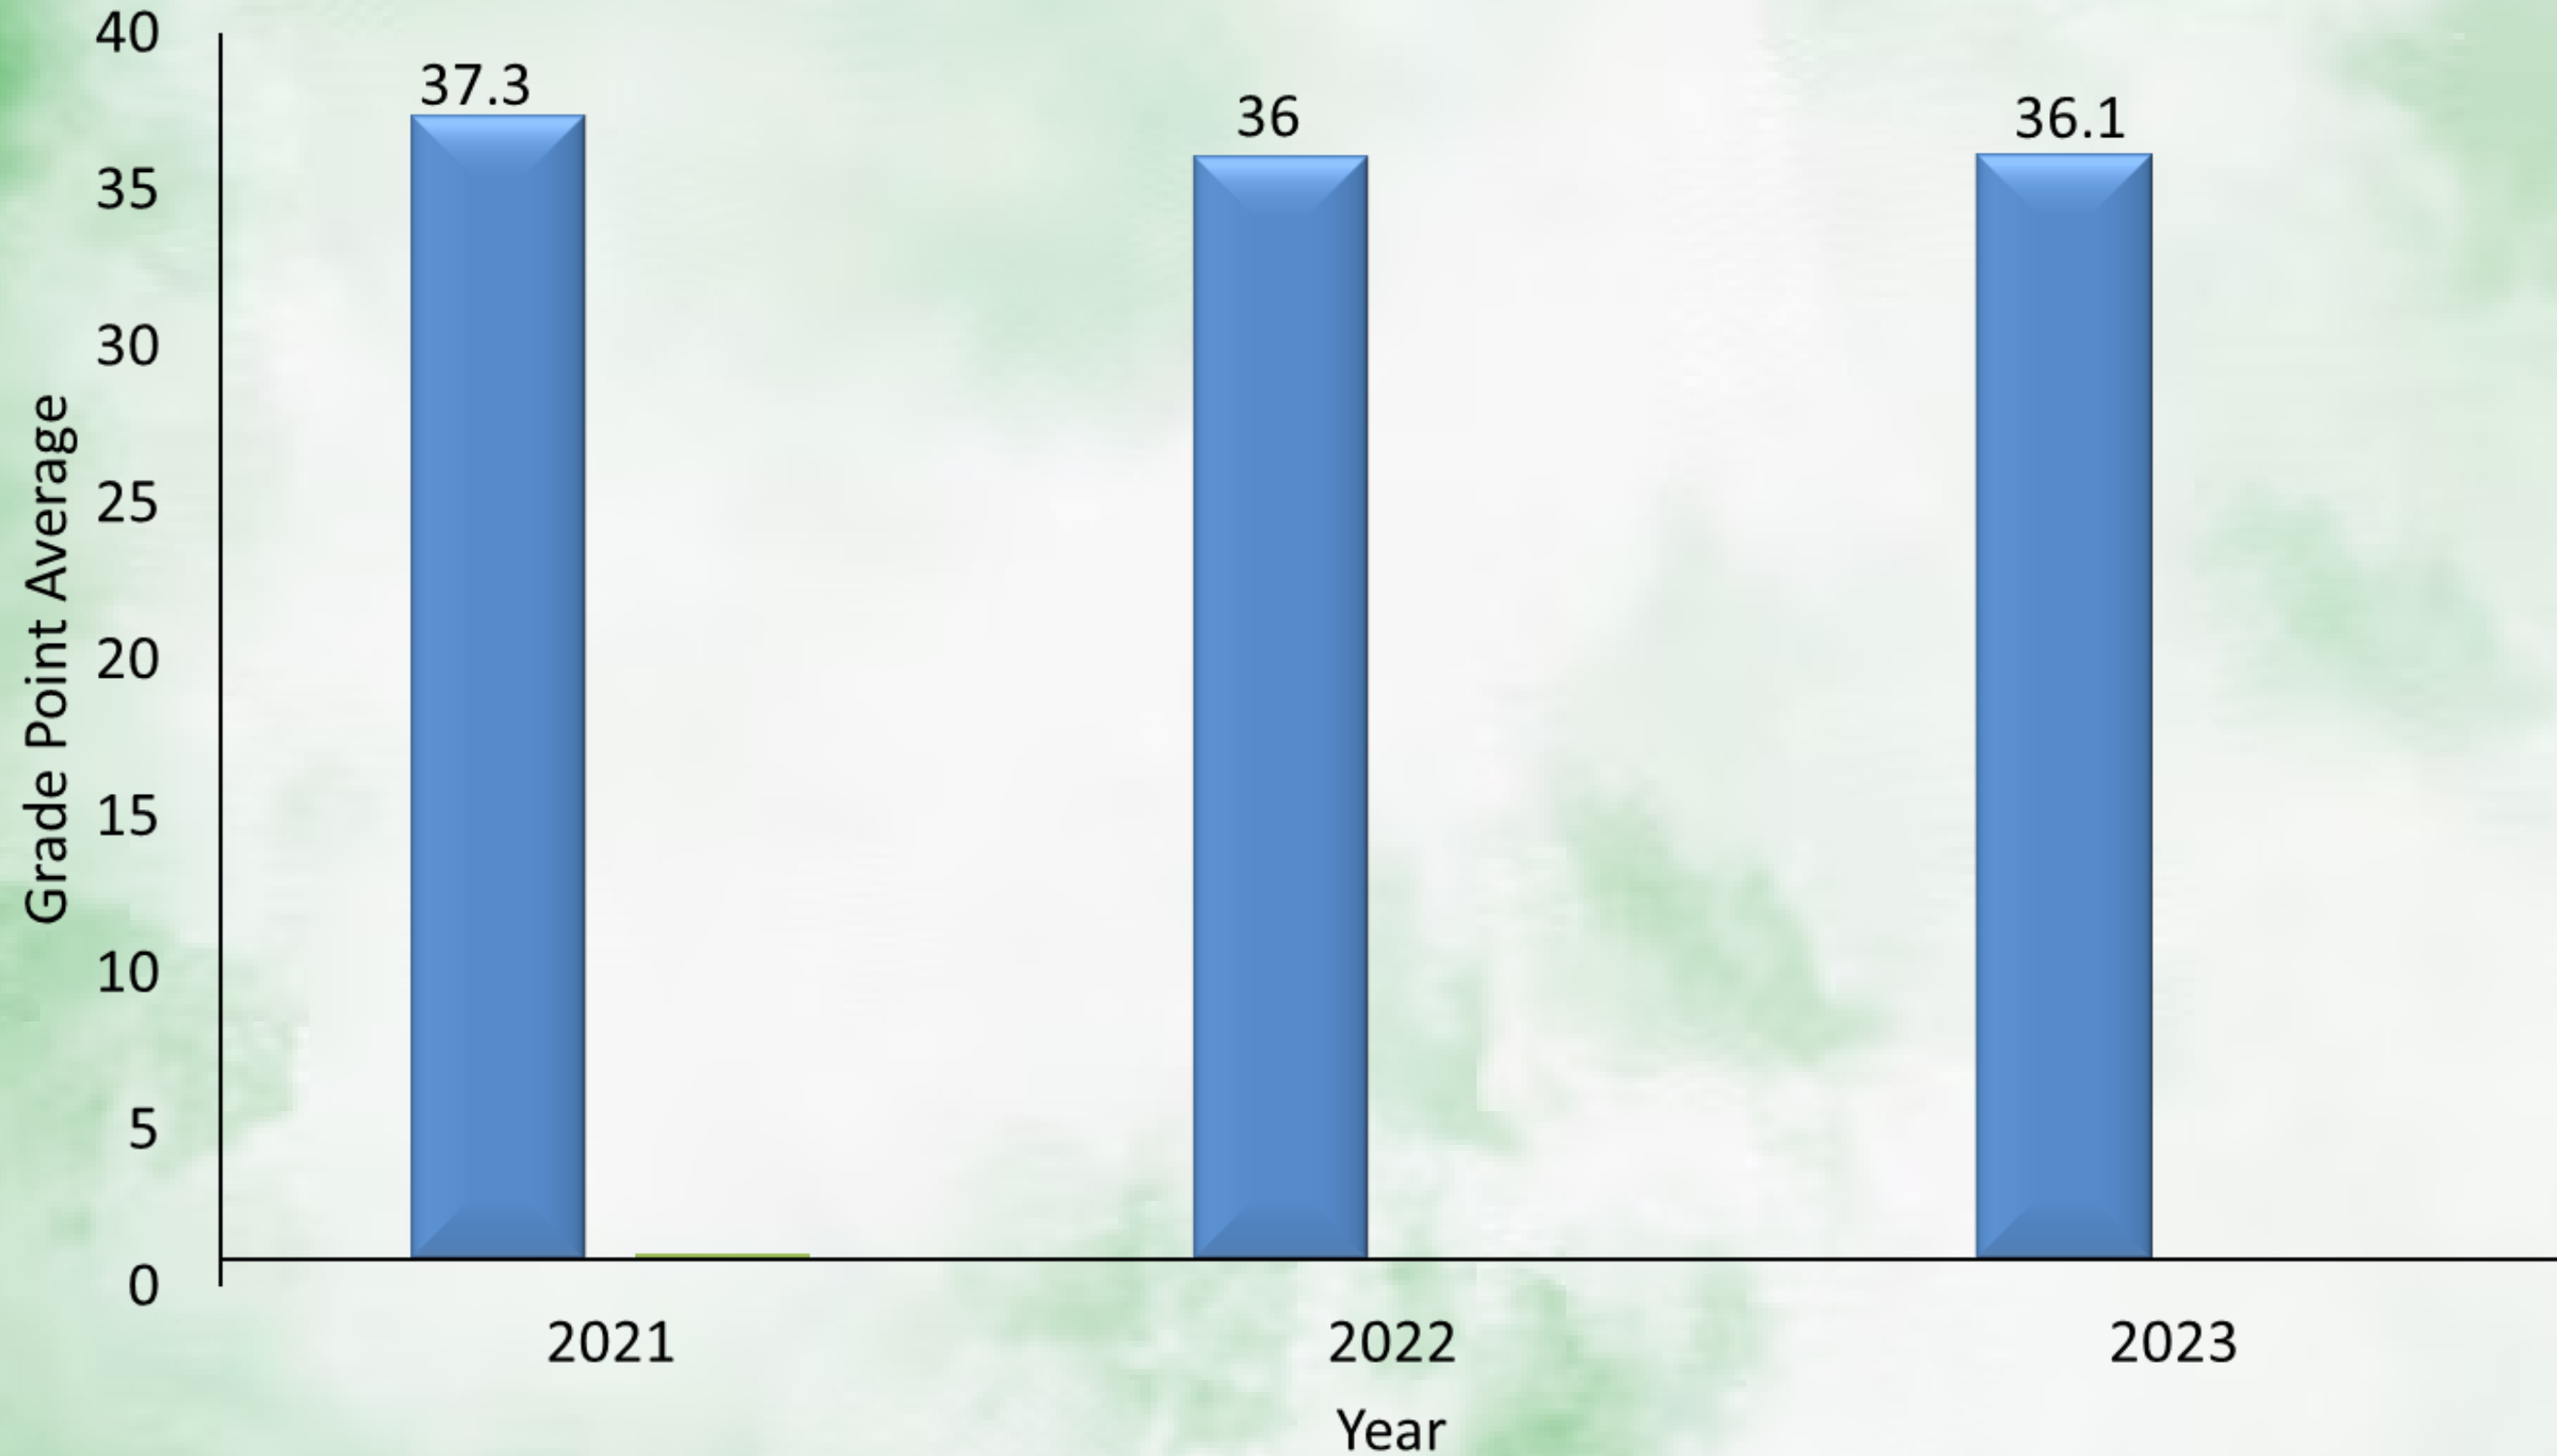

IB RESULTS

Total Number of Students : 51 students

Diplomas awarded : 100%

World wide average : 30.24

TSRS Average : 36.08 (6 points above world average)

Students scoring 40 and above: 27%

Students scoring 35 and above: 61%

Maximum grade achieved in TOK and EE : A

31% students got a perfect score of 3 in EE and TOK

IB RESULTS

IB School Average

TSRS AND WORLD AVERAGE

IB RESULTS- TOPPERS