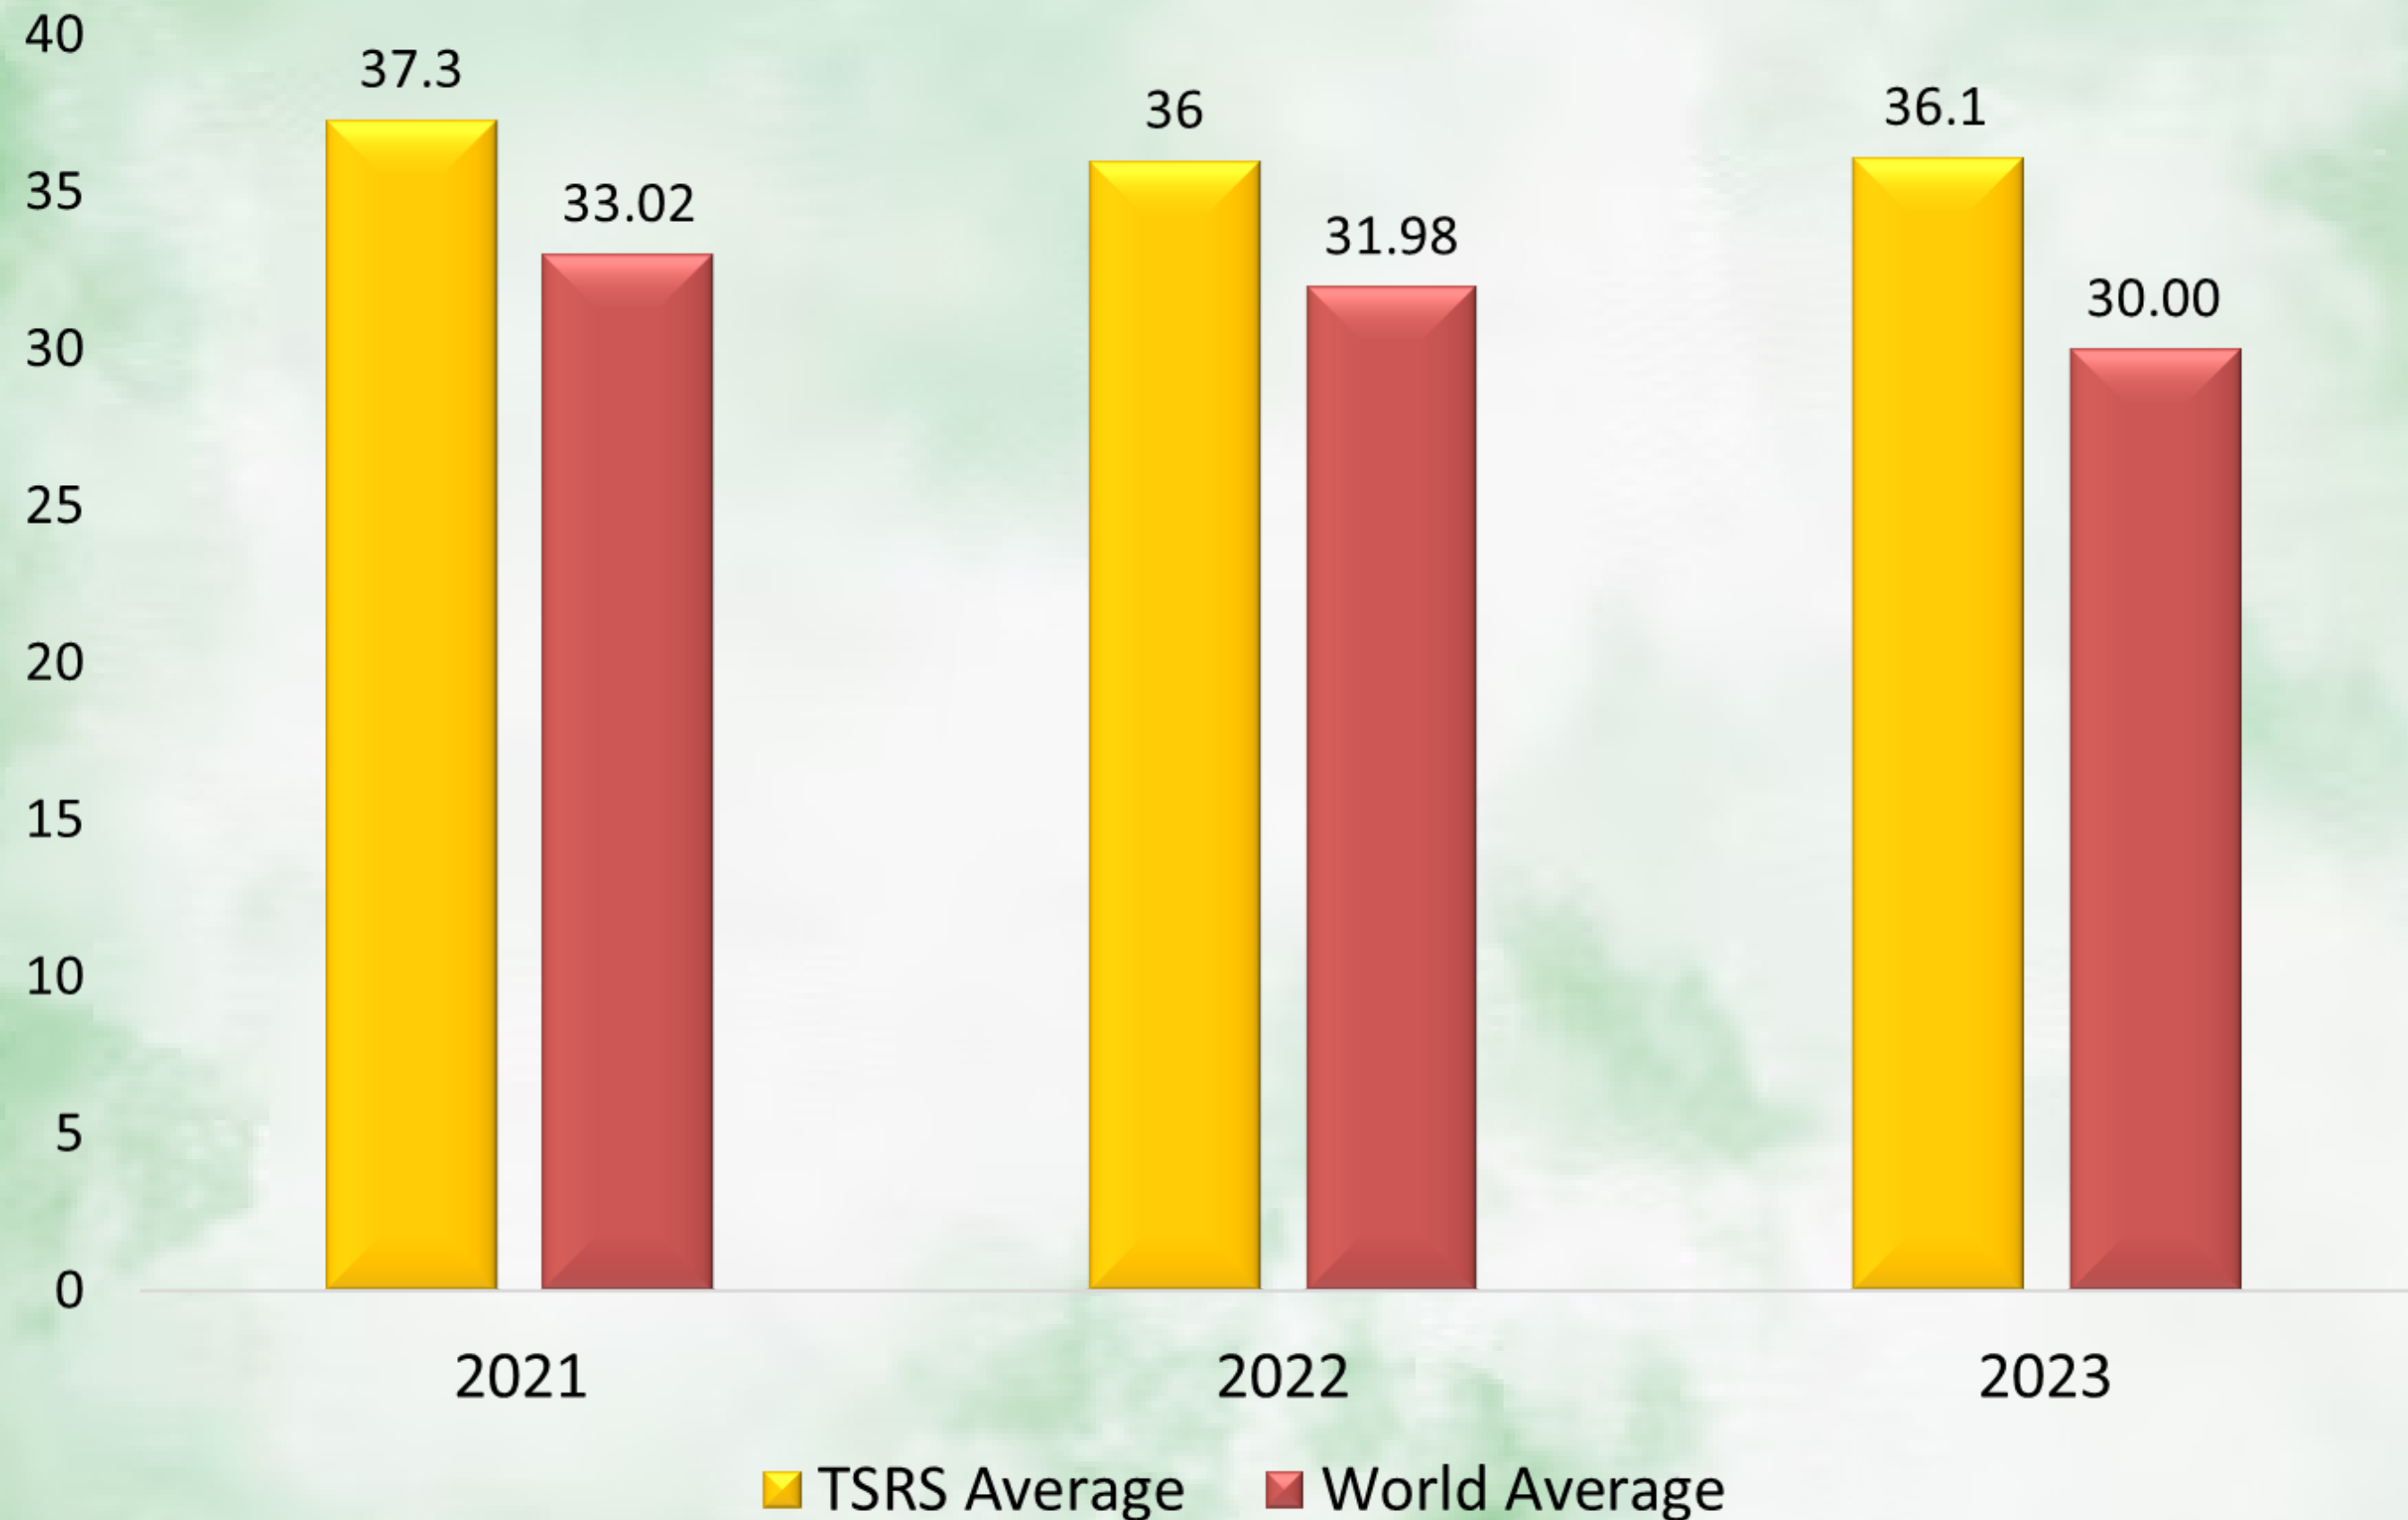

IB RESULTS

Total Number of Students : 51 students

Diplomas awarded : 100%

World wide average : 30.24

TSRS Average : 36.08 (6 points above world average)

Students scoring 40 and above: 27%

Students scoring 35 and above: 61%

Maximum grade achieved in TOK and EE : A

31% students got a perfect score of 3 in EE and TOK

IB RESULTS

IB School Average

TSRS AND WORLD AVERAGE

IB RESULTS- TOPPERS