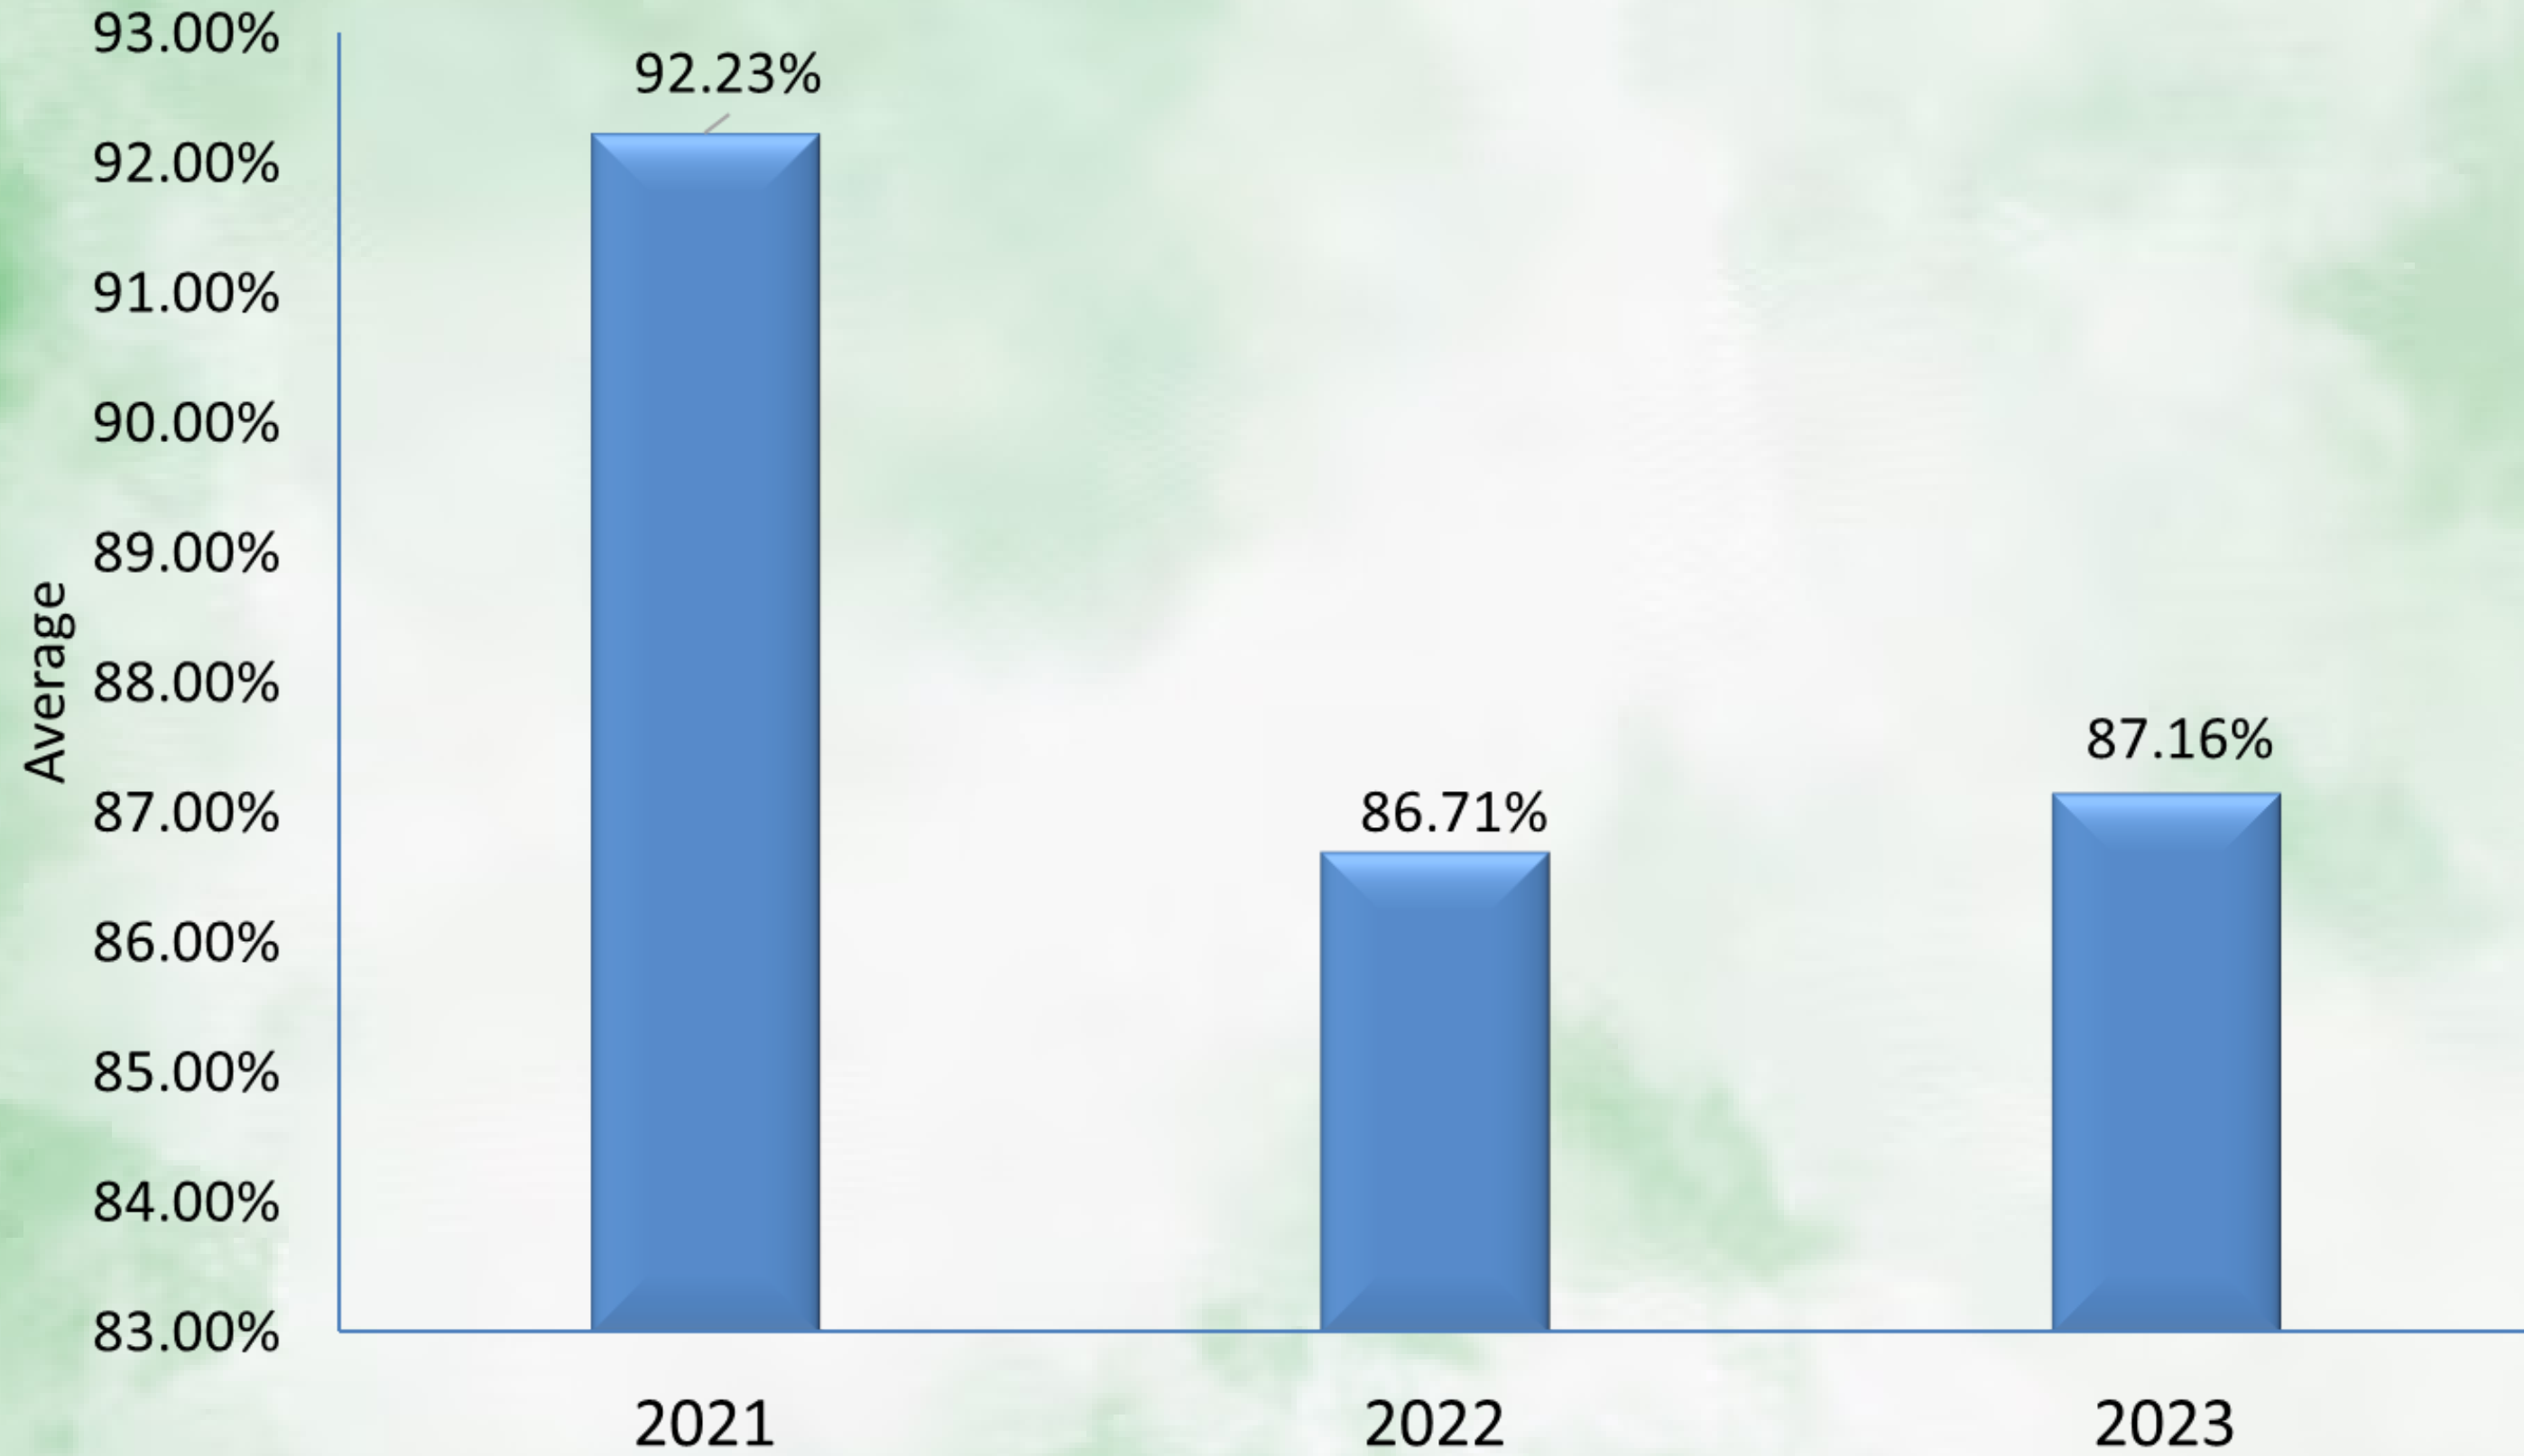

# ICSE RESULTS

**Total Number of Students : 87**

**Pass Percentage: 100%**

**TSRS Average : 87.16%**

**Students scoring 90% and above: 52.87%**

**Students scoring 80% to 89% : 27.58%**

# ICSE RESULTS

**School Average**